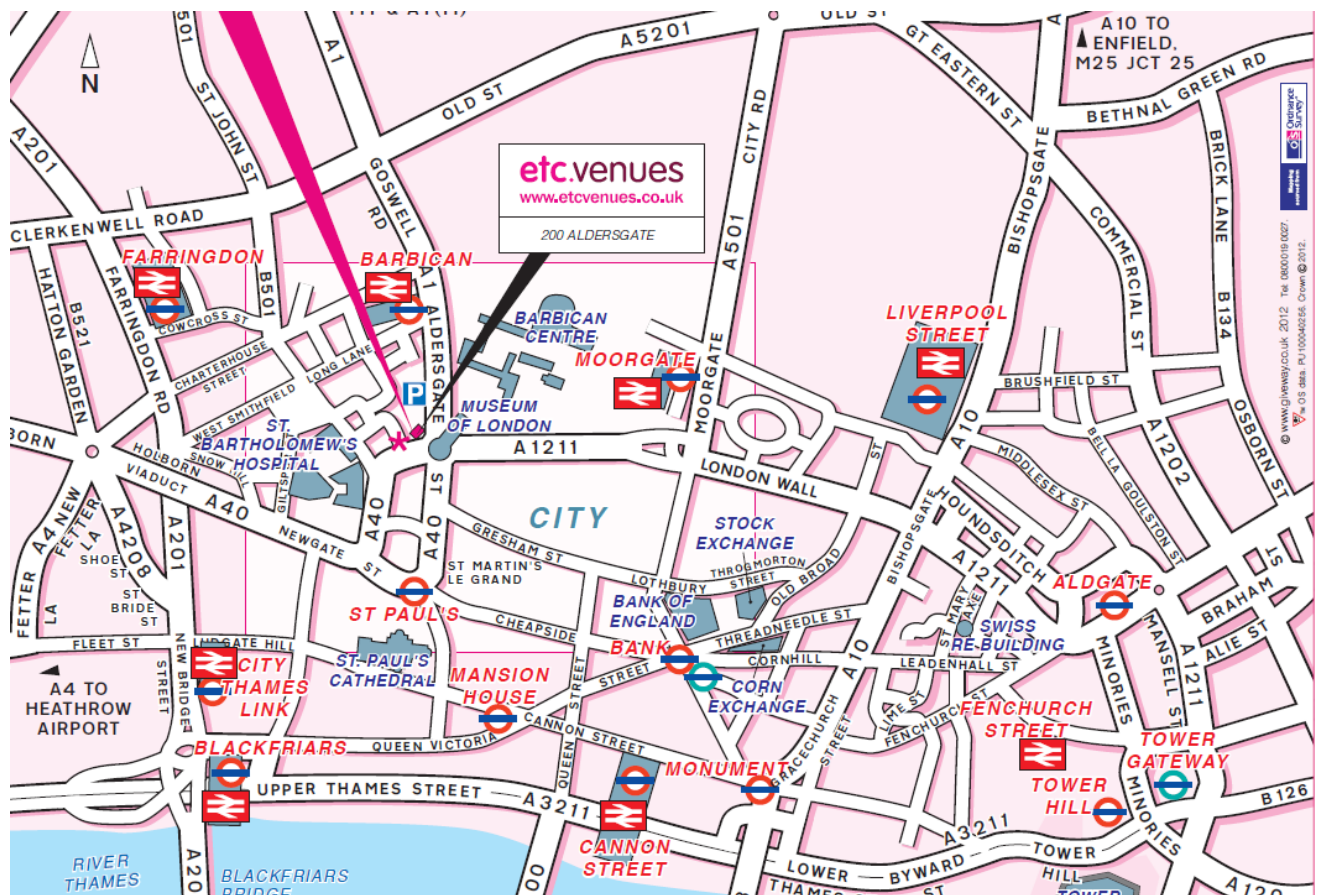

Employer event in London St. Pauls

When: Tuesday 6 March 2018

Where: etc.venues St. Pauls 200 Aldersgate, London, EC1A 4HD

Time: 09:30 - 14:00

The venue is conveniently located in the heart of the City, right next to London Wall and the Museum of London. Just 5 minutes from both Barbican and St Paul's tube stations, and 10 minutes from Farringdon and Moorgate. etc venue St. Pauls overlooks the Museum of London, so follow signs to the Museum and you will find our venue right next door.

Directions by rail:

Aldersgate is located near Moorgate and Farringdon railway stations, and is around a 10 minute walk from both.